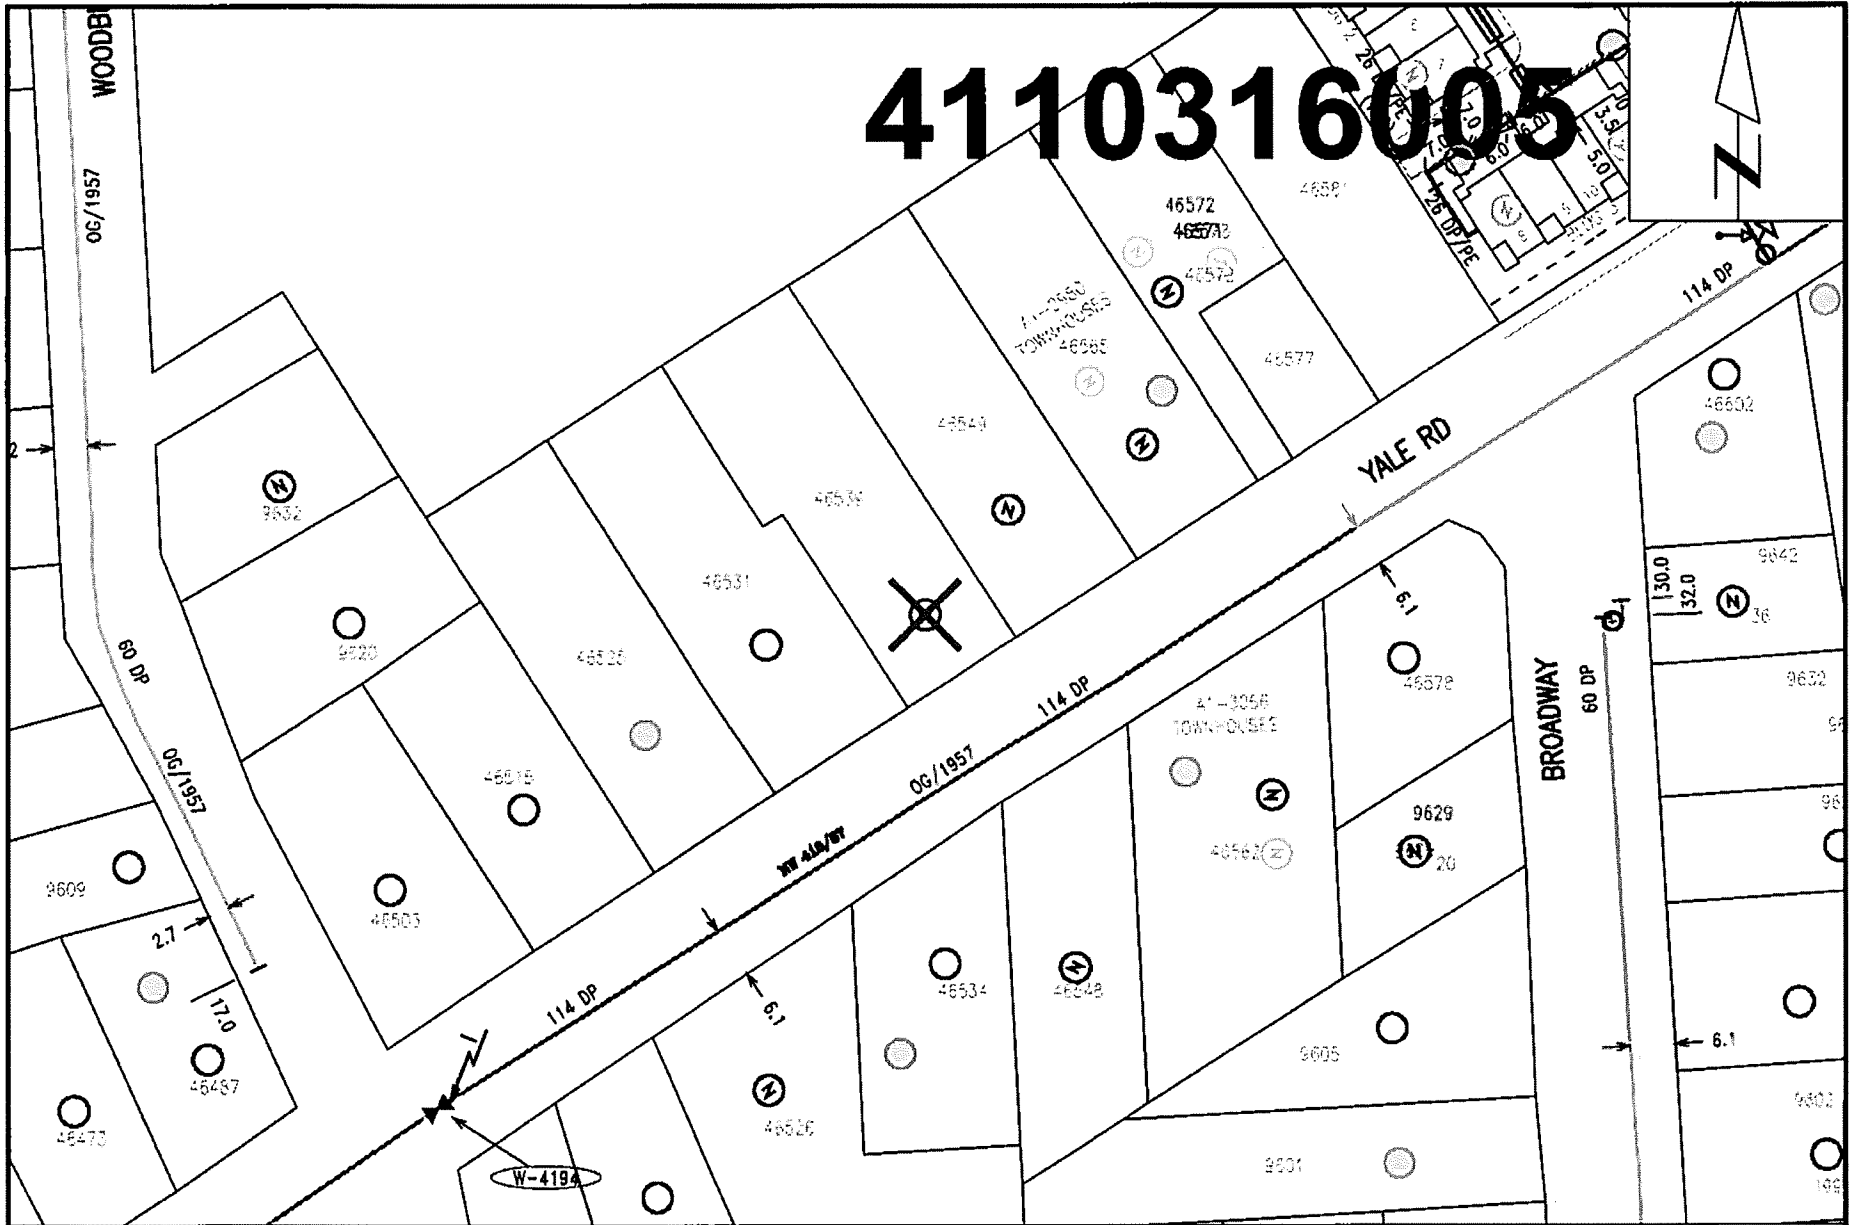

4110316005

Nearest Intersection: Broadway and Yale Rd.
Distance from lot to intersection is 98 meters (20 degrees North of East).
View Scale: 1:1000

46539 Yale Rd, Chilliwack

Order #: 31037802 Prem #: 287747 City Limits: Chilliwack

X: 1296408137.00 Y: 470825893.00

Select autotext type **2018/11/19**